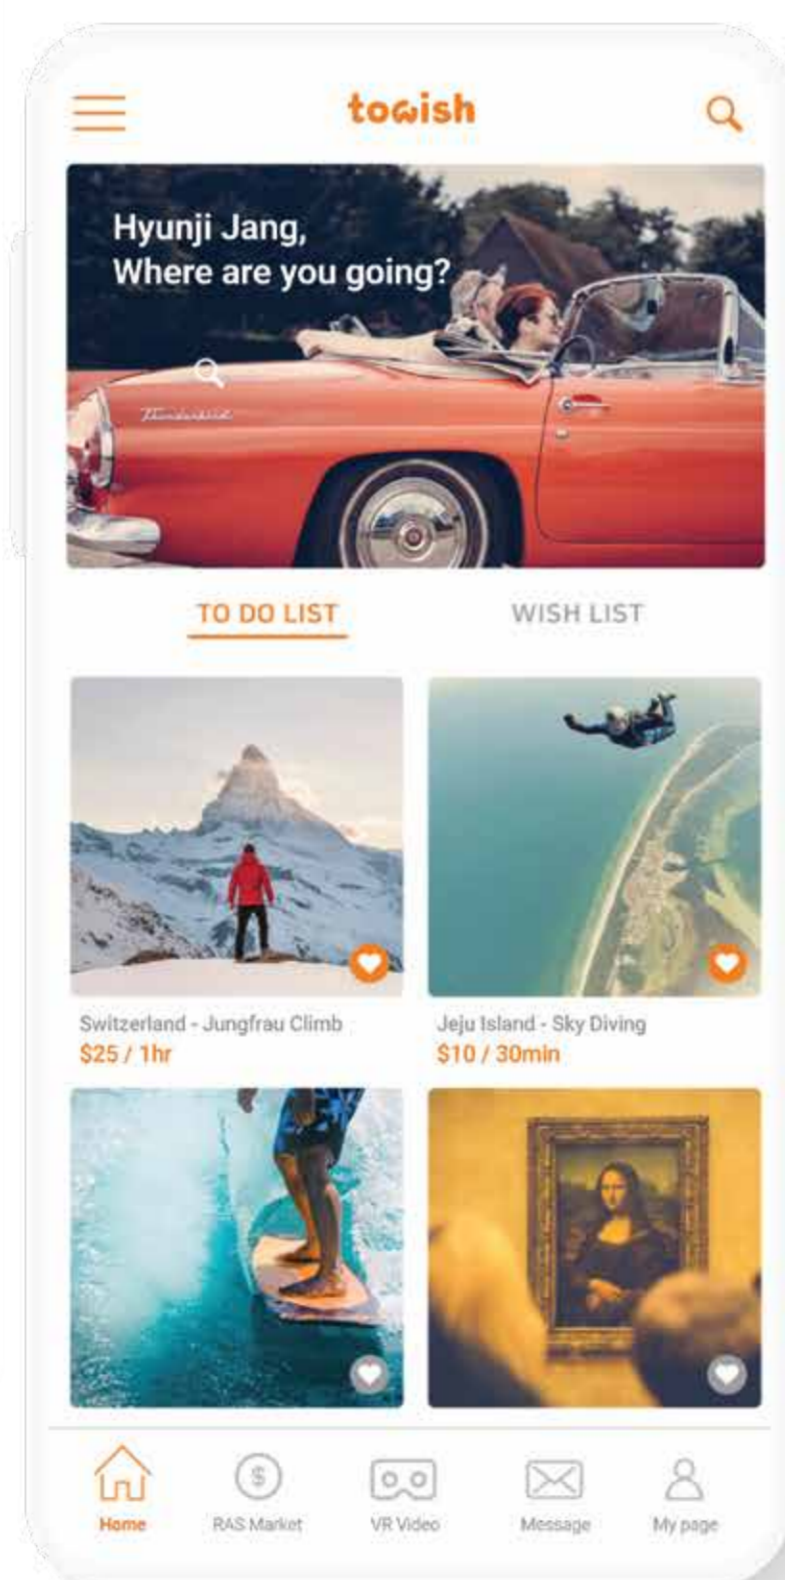

towish 투위시

Global Travel Matching Service

using Real Avatars and Real-time VR

- 01 Live transmission of traveling episodes (2D, 360 degree, headset)
- 02 Can select a country and pair up with a foreign traveler
- 03 Matching fee payment function of an avatar and a customer
- 04 Chatting feature and real-time voice conversation
- 05 Content storage and sharing function
- 06 Global translation function
- 07 Transmission room open function (from 1 to 50 persons)
- 08 Text message function of tailored info powered by AI