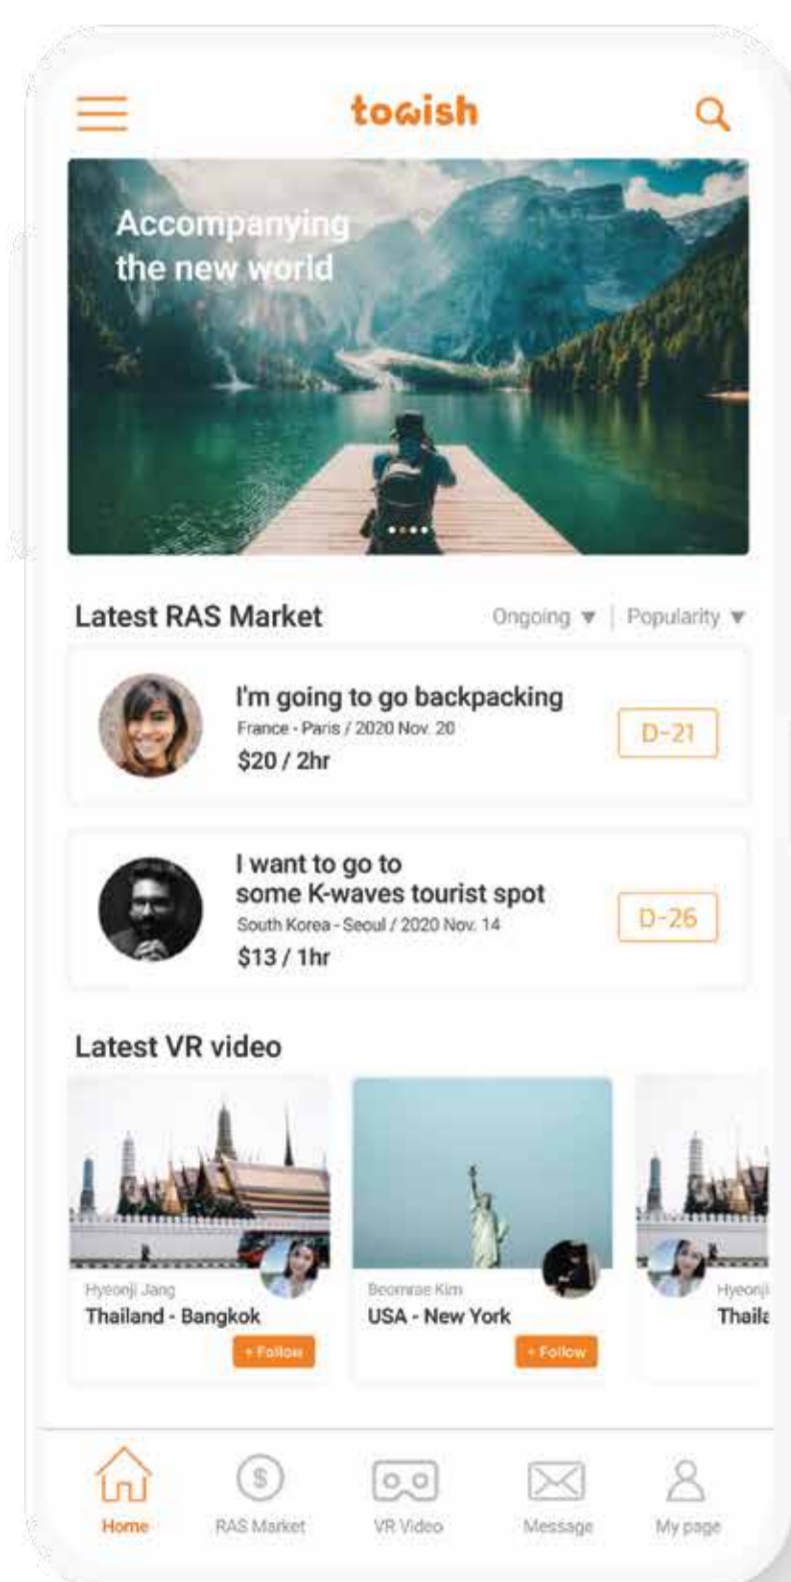

towish 투위시

Global Travel Matching Service

using Real Avatars and Real-time VR

- 01 Live transmission of traveling episodes (2D, 360 degree, headset)
- 02 Can select a country and pair up with a foreign traveler
- 03 Matching fee payment function of an avatar and a customer
- 04 Chatting feature and real-time voice conversation
- 05 Content storage and sharing function
- 06 Global translation function
- 07 Transmission room open function (from 1 to 50 persons)
- 08 Text message function of tailored info powered by AI

www.meclouds.co.kr

www.towishi.com

You no longer have to miss out on important moments in your life, exhibitions held abroad, global traveling due to time and expenses. You can readily participate significant events that take place across from the planet and go on traveling with your precious people.